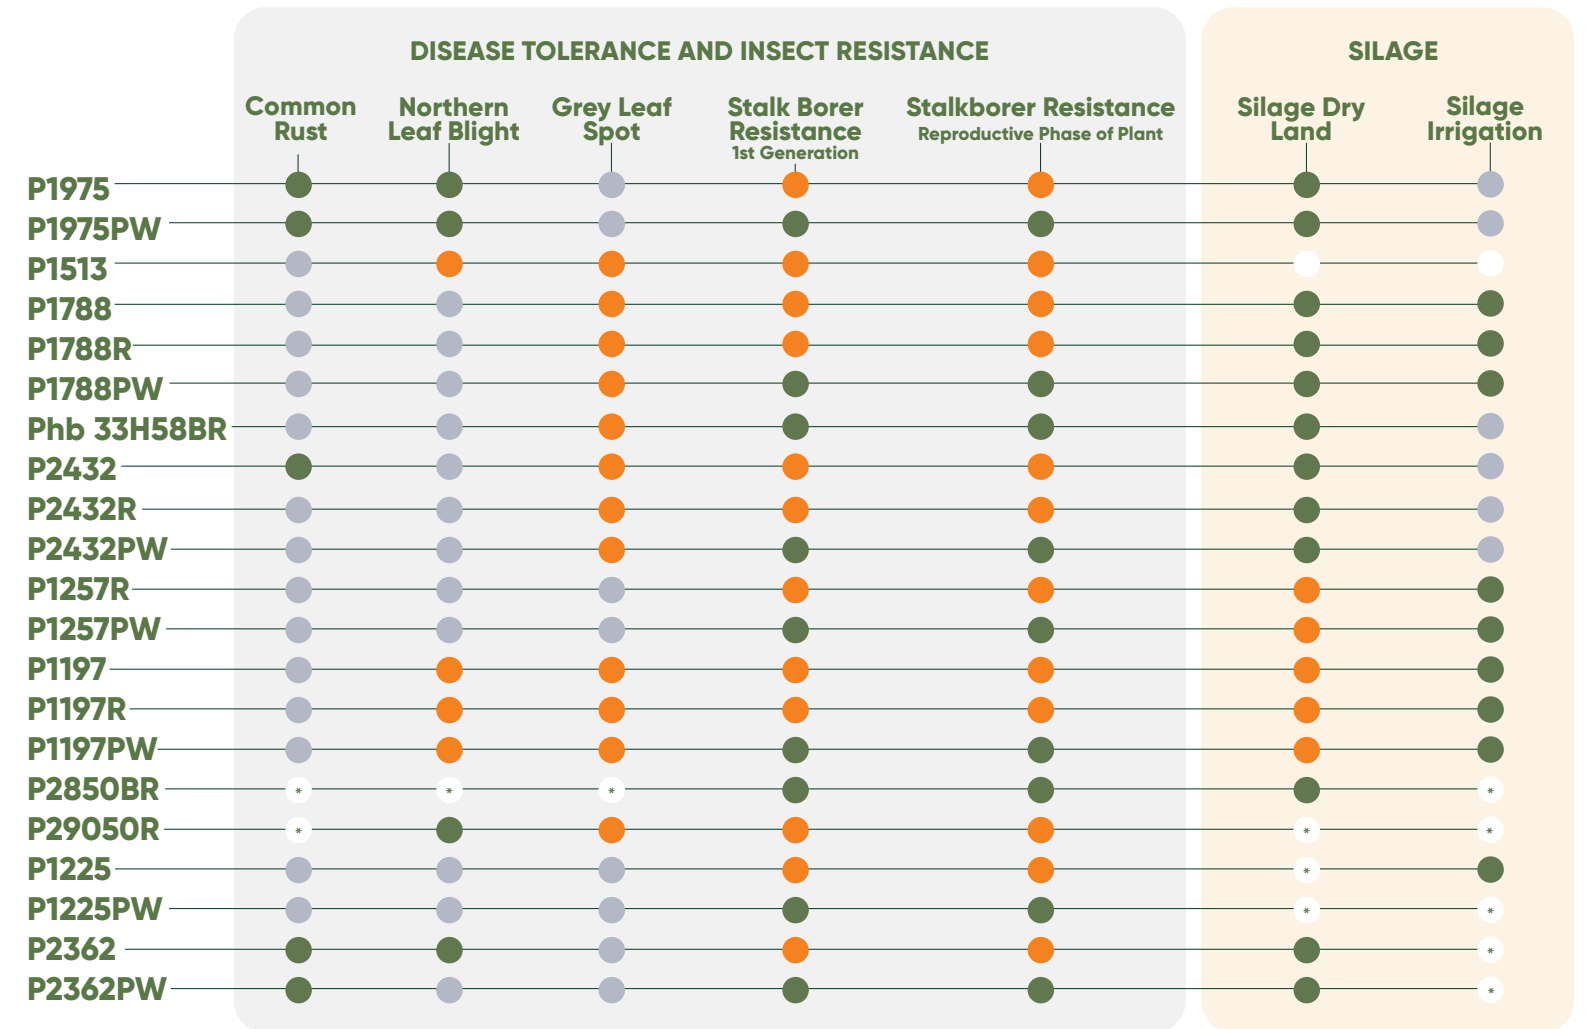

WE ARE SMART SEED

SEED CHARACTERISTICS & RATINGS MAIZE, SOYBEAN & SUNFLOWER

YELLOW MAIZE

SEED INFORMATION					
PRODUCTS	Mon89 / Mon810	Technology	CRM	Irrigation	Dry Land
P1975			120	No	Yes
P1975PW		PW	121	No	Yes
P1513			114	No	Yes
P1788			116	Yes	Yes
P1788R		RR2	116	Yes	Yes
P1788PW		PW	117	Yes	Yes
Phb 33H58BR	Mon89	VTP, RR2	115	No	Yes
P2432			122	No	Yes
P2432R		RR2	122	No	Yes
P2432PW		PW	124	No	Yes
P1257R		RR2	112	Yes	No
P1257PW		PW	112	Yes	No
P1197			111	Yes	No
P1197R		RR2	111	Yes	No
P1197PW		PW	112	Yes	No
P2850BR	Mon89	VTP, RR2	128	No	Yes
P29050R		RR2	129	No	Yes
P1225			114	Yes	No
P1225PW		PW	115	Yes	No
P2362			123	No	Yes
P2362PW		PW	124	No	Yes

● HIGH ● AVERAGE ● LOW ○ INSUFFICIENT DATA

RR2 = Roundup Ready® Maize 2-gene
YGII = YieldGard® Maize 2-technology (VTP)
PW = PowerCore™ technology

● GOOD ● AVERAGE ● WEAK