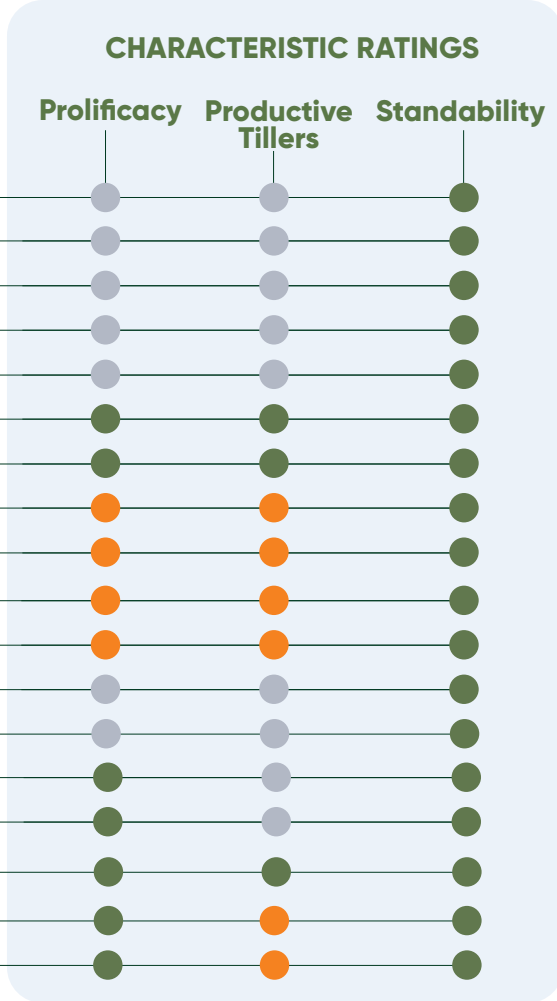

WHITE MAIZE

SEED INFORMATION					
PRODUCTS	Mon89 / Mon810	Technology	CRM	Irrigation	Dry Land
P2553W			123	No	Yes
P2553WR		RR2	123	No	Yes
P2555WBR	Mon89	VTP, RR2	123	No	Yes
P2927WR		RR2	129	No	Yes
P2927WYR	Mon810	YG, RR2	129	No	Yes
P2565WR		RR2	125	No	Yes
P2565WPW		PW	125	No	Yes
P14197WPW		PW	115	Yes	No
P1517W			116	Yes	No
P1517WR		RR2	116	Yes	No
P2369W			121	Yes	Yes
P2383W			124	No	Yes
P2383WPW		PW	124	No	Yes
P2849WPW		PW	128	No	Yes
P2885WBR	Mon89	VTP, RR2	128	No	Yes
P28899WR		RR2	128	No	Yes
P2863WR		RR2	128	No	Yes
P2851WR		RR2	128	No	Yes

● GOOD ● AVERAGE ● WEAK

● HIGH ● AVERAGE ● LOW ○ NOT APPLICABLE ○ INSUFFICIENT DATA

RR2 = Roundup Ready® Maize 2-gene YGII = YieldGard® Maize 2-technology (VTP)
YG = YieldGard® Stalk Borer Technology PW = PowerCore™ technology