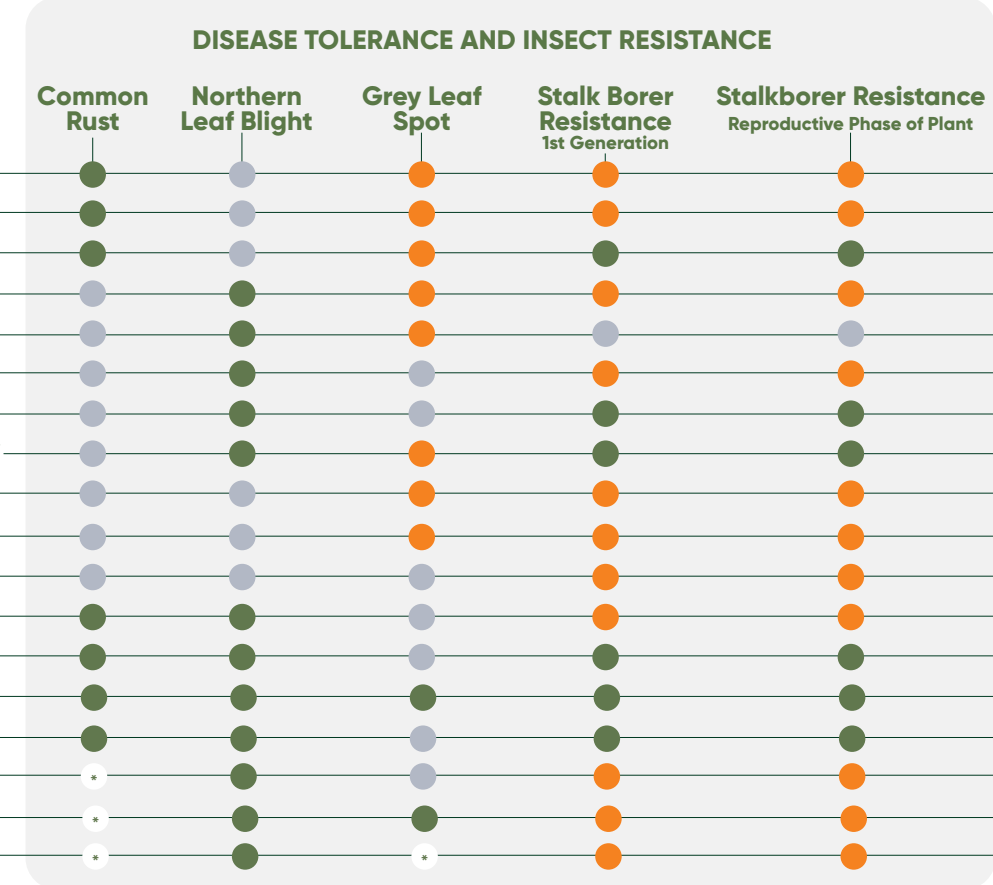

WHITE MAIZE

SEED INFORMATION					
PRODUCTS	Mon89 / Mon810	Technology	CRM	Irrigation	Dry Land
P2553W			123	No	Yes
P2553WR		RR2	123	No	Yes
P2555WBR	Mon89	VTP, RR2	123	No	Yes
P2927WR		RR2	129	No	Yes
P2927WYR	Mon810	YG, RR2	129	No	Yes
P2565WR		RR2	125	No	Yes
P2565WPW		PW	125	No	Yes
P14197WPW		PW	115	Yes	No
P1517W			116	Yes	No
P1517WR		RR2	116	Yes	No
P2369W			121	Yes	Yes
P2383W			124	No	Yes
P2383WPW		PW	124	No	Yes
P2849WPW		PW	128	No	Yes
P2885WBR	Mon89	VTP, RR2	128	No	Yes
P28899WR		RR2	128	No	Yes
P2863WR		RR2	128	No	Yes
P2851WR		RR2	128	No	Yes

● GOOD ● AVERAGE ● WEAK

● HIGH ● AVERAGE ● LOW ○ NOT APPLICABLE ○ INSUFFICIENT DATA

RR2 = Roundup Ready® Maize 2-gene YGII = YieldGard® Maize 2-technology (VTP)
YG = YieldGard® Stalk Borer Technology PW = PowerCore™ technology